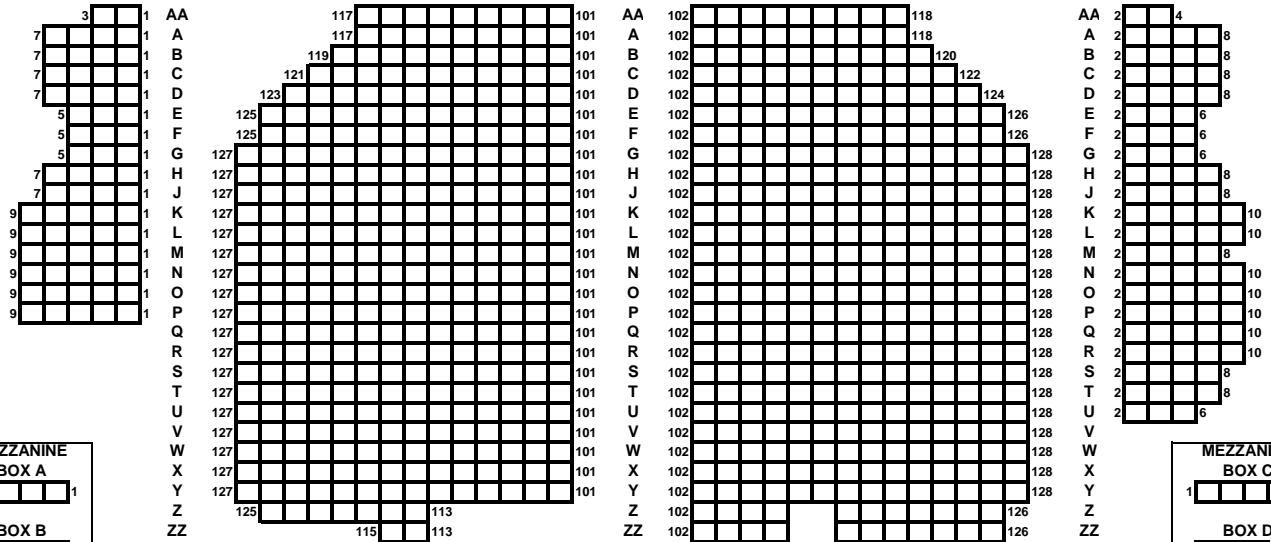

Palace Theatre

1564 Broadway (between 46th and 47th Streets)

STAGE

ORCHESTRA

MEZZANINE

BALCONY

MEZZANINE ROW A OVERHANGS ORCHESTRA AT ROW K
BALCONY ROW A OVERHANGS MEZZANINE AT ROW G