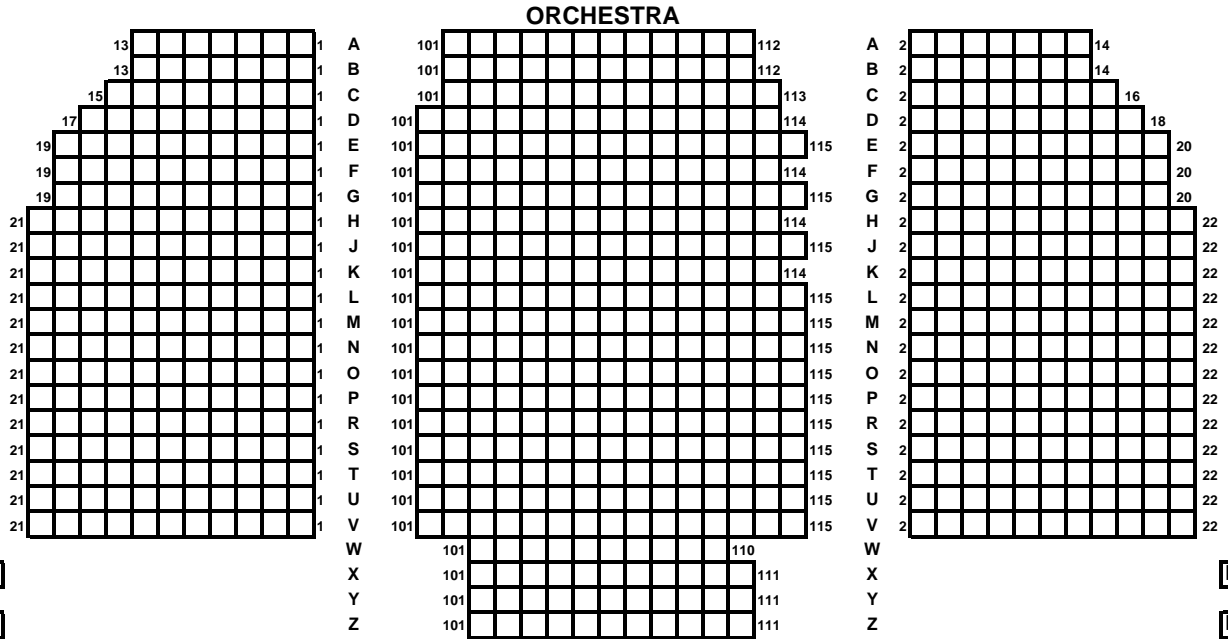

Neil Simon Theatre

250 West 52nd St. (Between Broadway & 8th Ave.)

STAGE

BOX A

BOX B

BOX C

BOX D

BOX E

BOX F